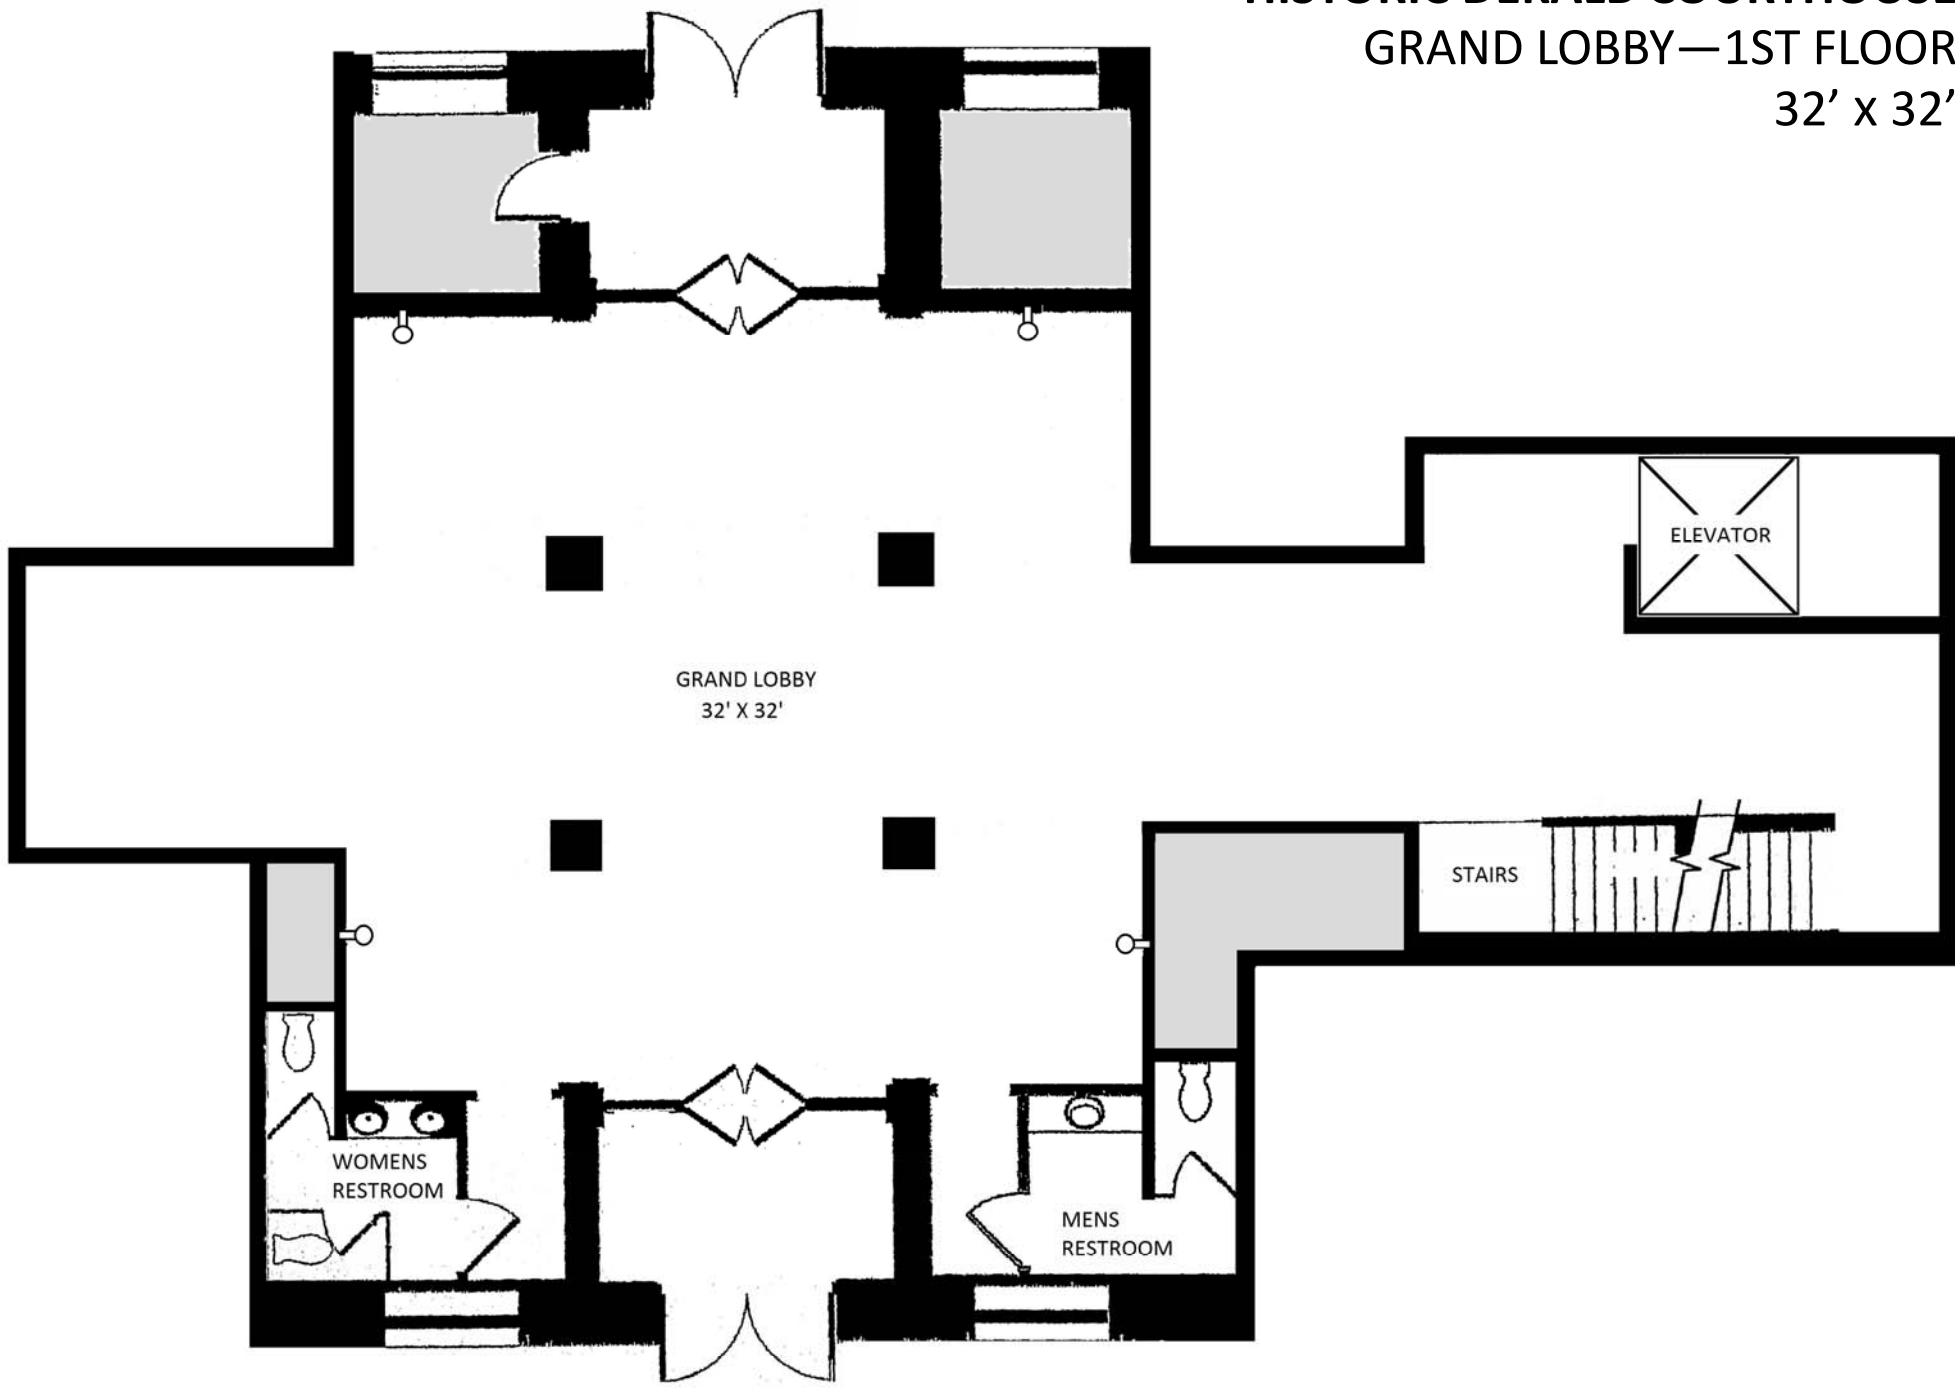

PONCE DE LEON AVE

HISTORIC DEKALB COURTHOUSE

GRAND LOBBY—1ST FLOOR

32' x 32'

GRAND LOBBY
32' X 32'

ELEVATOR

STAIRS

WOMENS
RESTROOM

MENS
RESTROOM

DECATUR SQUARE

 POWER OUTLET