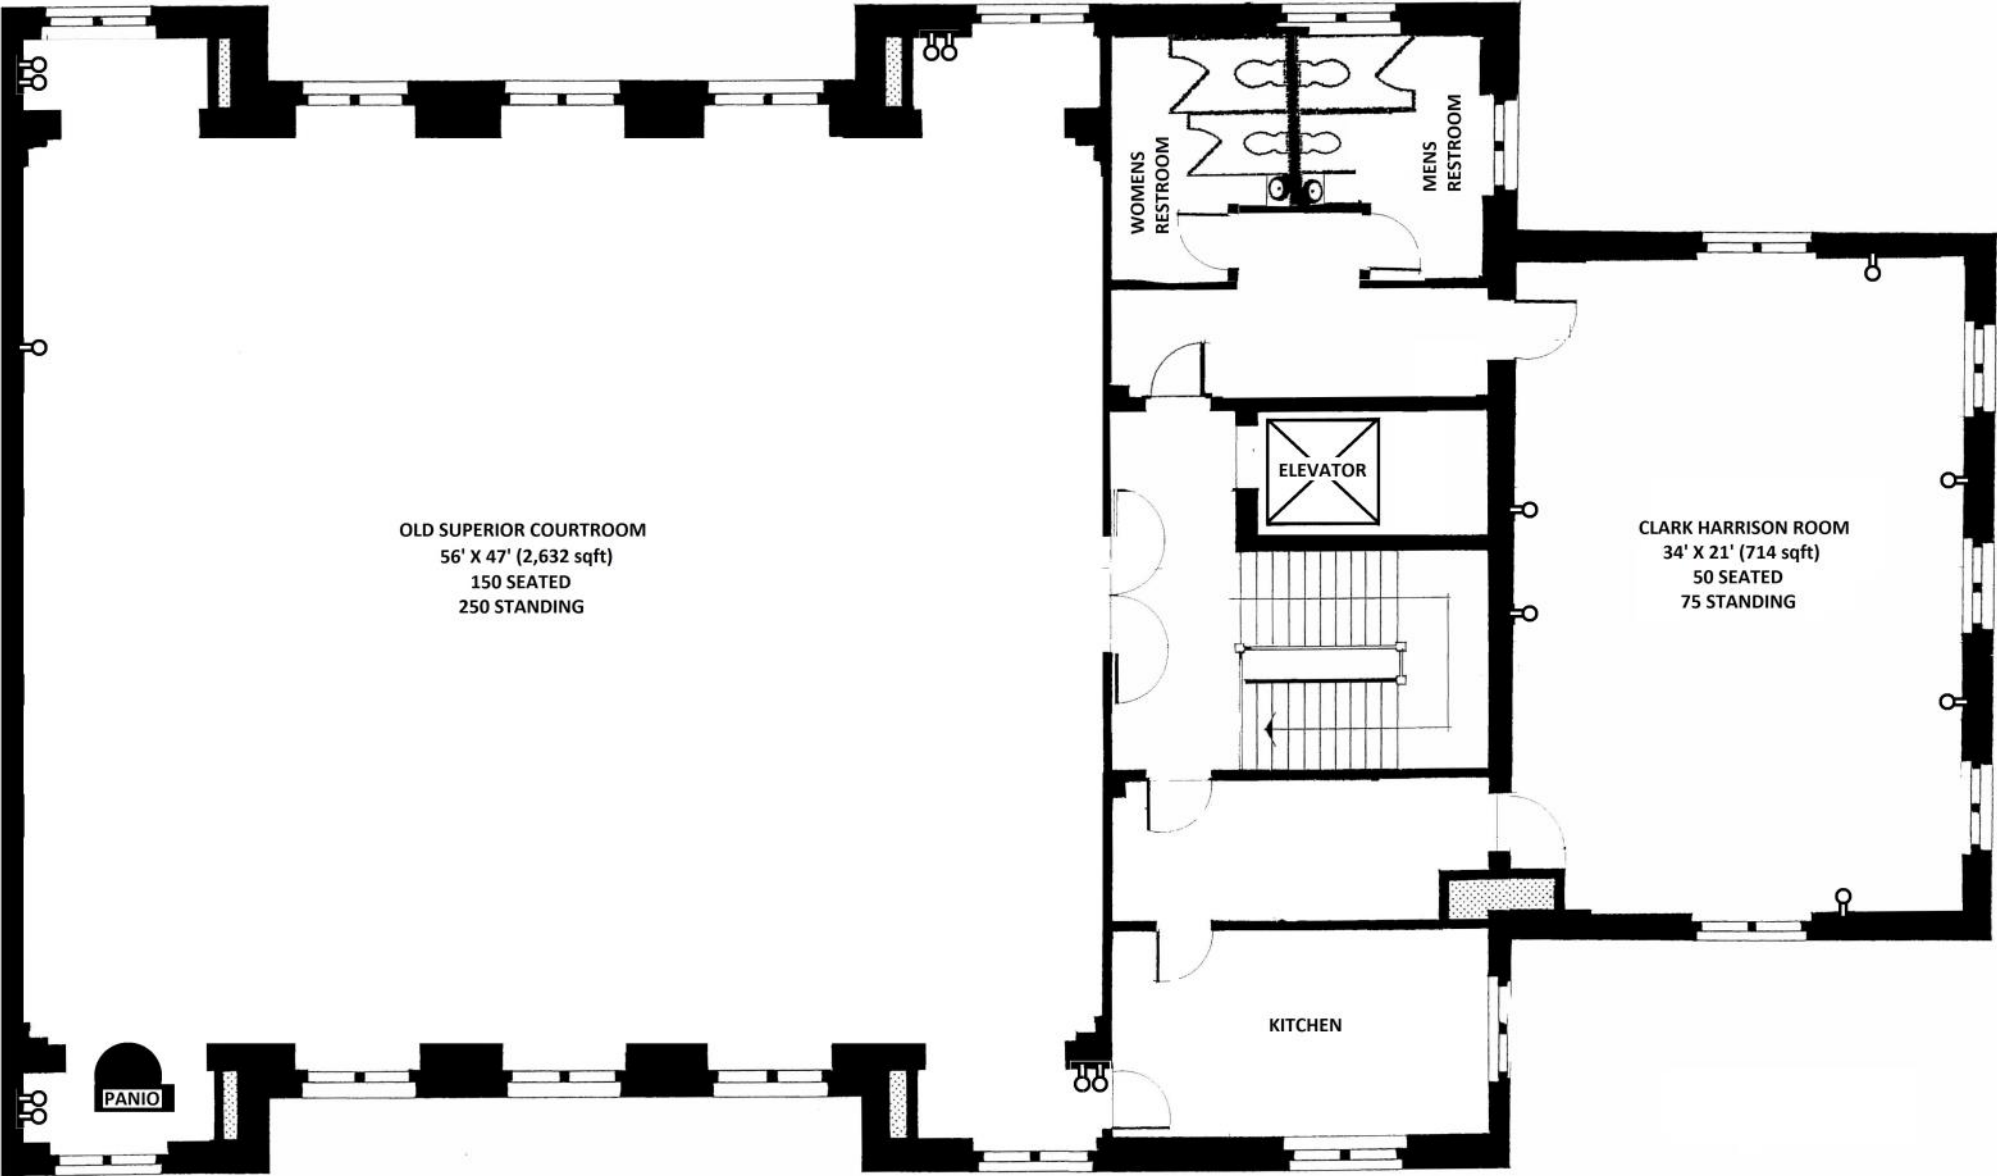

HISTORIC DEKALB COURTHOUSE
OLD SUPERIOR COURTROOM - 56' X 47'
CLARK HARRISON ROOM - 34' X 21'
2ND FLOOR

OLD SUPERIOR COURTROOM
56' X 47' (2,632 sqft)
150 SEATED
250 STANDING

CLARK HARRISON ROOM
34' X 21' (714 sqft)
50 SEATED
75 STANDING

ELEVATOR

WOMENS
RESTROOM

MENS
RESTROOM

KITCHEN

PANIO

POWER OUTLET